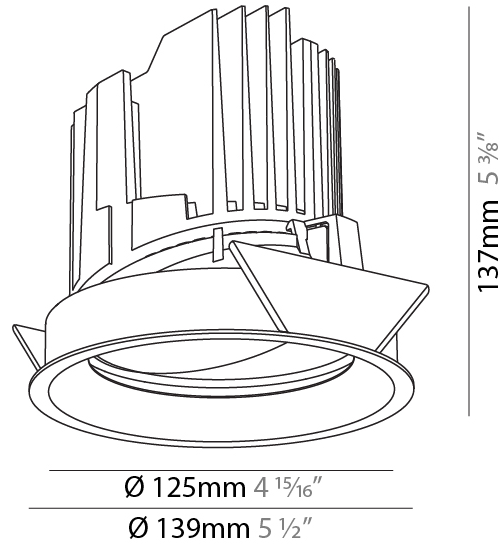

GENERAL

Series: Bioniq
 Subseries: Bioniq Round Adjustable
 Brand: Prolicht
 Division: Architectural
 Mounting Type: Recessed
 Mounting Location: Ceiling
 Subcategory: Downlight

PHYSICAL

Shape: Round
 Diameter (mm): 139
 Diameter (in): 5 1/2
 Height (mm): 137
 Height (in): 5 3/8
 Ceiling Thickness (mm): 10 / 12.5 / 15
 Ceiling Thickness (in): 3/8 or 1/2 or 9/16
 Min. Recessing Depth (mm): 150
 Min. Recessing Depth (in): 5 7/8
 Light Distribution: Adjustable / Downlight
 Weight (kg): 0.853
 Weight (lbs): 1.88
 Fixture Finish: SSR / BKV / CWI / CRY / HAB / UFT / ITA / RUA / FTG / MYG / LOD / PUS / FRO / FUP / KIA / POP / BLS / SPG / MEY / GOH / GUM / CHC / COM / ABZ / JAG / OBR / MOS / ROR
 Fixture Material: Aluminum Die Cast
 Cut-out Measurements: 130mm / 5 1/8"

OPTICAL

Reflector: 10 / 18 / 36
 Adjustability: Rotational 355°, Tilt 30°

RATINGS AND CERTIFICATIONS

Certified By: Certified for North American Standards
 IP rating: IP54

					
130mm 5 1/8"	150mm 5 7/8"	10 15mm 3/8" 9/16"	30°	355°	