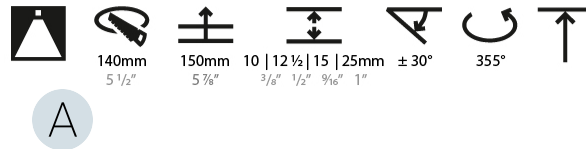

Ø 136mm 5 3/8"